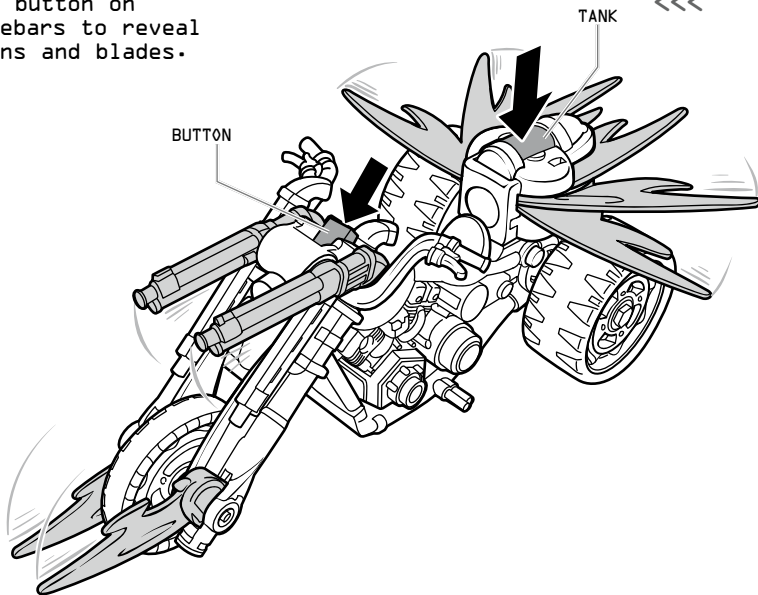

## AGES 4+

Attach hose  
as shown.

Weapon  
Storage.

Press button on  
handlebars to reveal  
weapons and blades.  
>>>

Press tank to  
reveal blades.  
<<<

SOME POSES MAY REQUIRE HAND SUPPORT.  
PRODUCT AND COLORS MAY VARY.