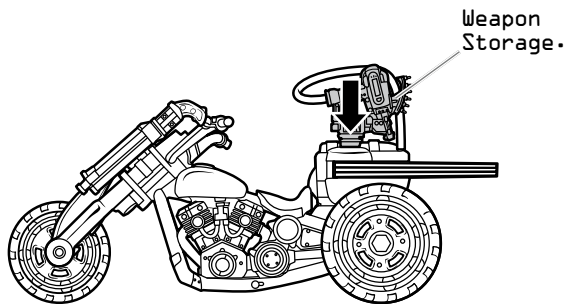

### WARNING:

CHOKING HAZARD—Small parts.  
Not for children under 3 years.

24727/24725 Asst.

## AGES 4+

Attach hose  
as shown.

Weapon  
Storage.

Press button on  
handlebars to reveal  
weapons and blades.  
>>>

Press tank to  
reveal blades.  
<<<

SOME POSES MAY REQUIRE HAND SUPPORT.  
PRODUCT AND COLORS MAY VARY.